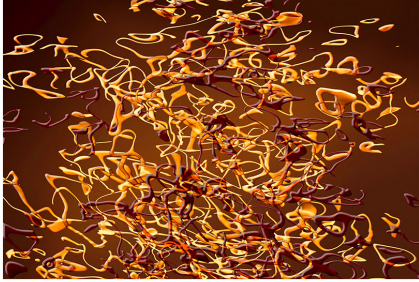

Available as:
70.5x45.5 (framed size using Optium acrylic) \$7000 Edition of 1
38x25 inch (image size) \$1900 unframed Edition of 1
30x20 inch (image size) \$1200 unframed Edition of 1

Medium: Archival pigment print