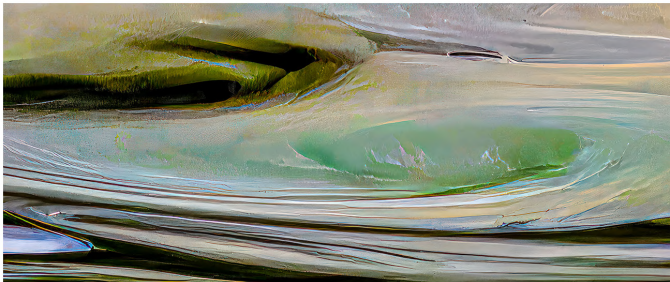

Series: Dream Waves
Title: Dryad's Portal

Available as:
96x40 inches $7680 Edition of 1
57x24 inches $2736 Edition of 1
48x20 inches $1920 Edition of 1

Medium: Archival pigment print mounted to aluminum and varnished.